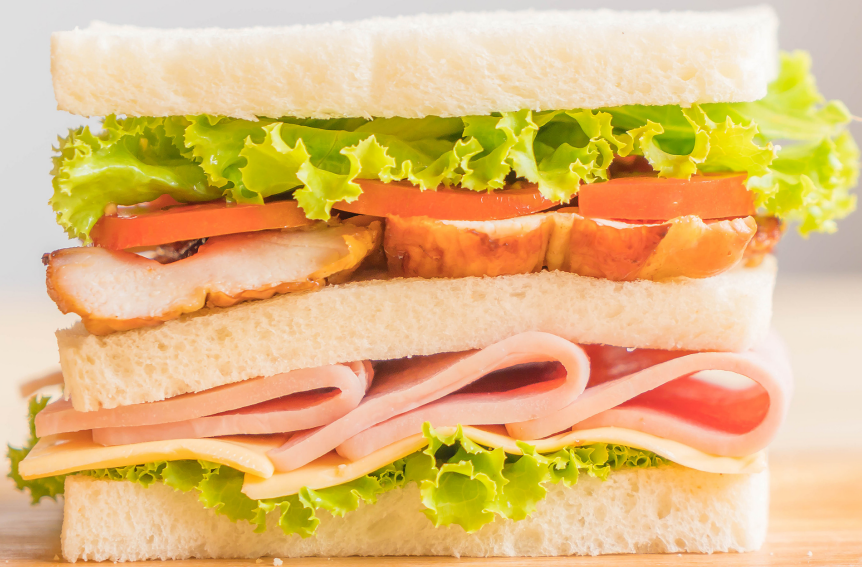

Wedge Sandwiches

DELI EXP CHICKEN SALAD WEDGE SANDWICH

10 / 5 OZ #55201

Refrigerated Shelf Life: 30 Days

DELI EXP TUNA SALAD WEDGE SANDWICH

10 / 5 OZ #55202

Refrigerated Shelf Life: 30 Days

DELI EXP EGG SALAD WEDGE SANDWICH

10 / 4.9 OZ #55200

Refrigerated Shelf Life: 30 Days

DELI EXP HAM & CHEESE WEDGE SANDWICH

10 / 4.6 OZ #55203

Refrigerated Shelf Life: 30 Days

DELI EXP MARKET HAM & CHEESE WEDGE

8 / 4.9 OZ #51200

Refrigerated Shelf Life: 30 Days

DELI EXP MARKET TURKEY & CHEESE WEDGE

10 / 5 OZ #51201

Refrigerated Shelf Life: 30 Days

DELI EXP MARKET RANCH CHICKEN SALAD WEDGE

10 / 5 OZ #51202

Refrigerated Shelf Life: 30 Days